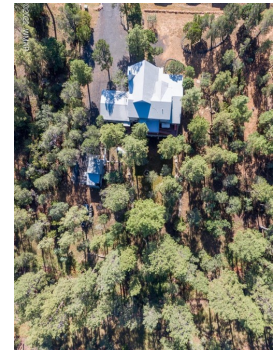

\$ 579,000

1526 Mainline Rd, Heber, AZ 85928

- » Beds: 4 | Baths: 3 Full
- » MLS #: 250870
- » Single Family | 2,725 ft<sup>2</sup> | Lot: 33,541 ft<sup>2</sup> (0.77 acres)
- » Hard to find lot in desirable homes only subdivision
- » Lovingly cared for by one owner
- » More Info: [1526MainlineRdHeber.Listing.Site](https://www.whitemountaincabinandhomes.com)

Seasonal, Year-Around Living or us as a Short-term Rental! Custom-designed, multi-level home on .77 acre in High Country Pines SD boasts underground utilities, blacktop roads and its own sewer system. The family room has 14-foot ceilings with "wall of windows", laminate floors and a custom stone gas or wood fireplace. Ceramic tile, downstairs master ensuite with walk-in closet, bath with jacuzzi tub and separate shower. Downstairs second bedroom has a full bath and walk-in closet. Large, tiled kitchen has a lovely bay-window dining area with gorgeous forest view. French door to full-length redwood deck. Huge walk-in pantry provides extra storage space and a separate utility room with washer & dryer, SS sink laundry chute and full cabinetry for considerable storage space. Main floor has 9' ceilings. Upstairs has a full master bedroom plus a large bedroom/office with walk-in closets and a large, full bath has a jacuzzi tub and separate shower. A linen closet laundry chute goes right to utility room. Second floor has 10' ceilings and a French door that opens to a lovely upstairs deck to enjoy the forest view with stairs that lead down to the main floor deck. An open 400-sf loft with large windows and stunning views tops off this country charm. An oversized insulated two-car garage with windows enters the kitchen and also exits to the backyard. Highlights and upgrades: central vacuum custom on all three levels, marble